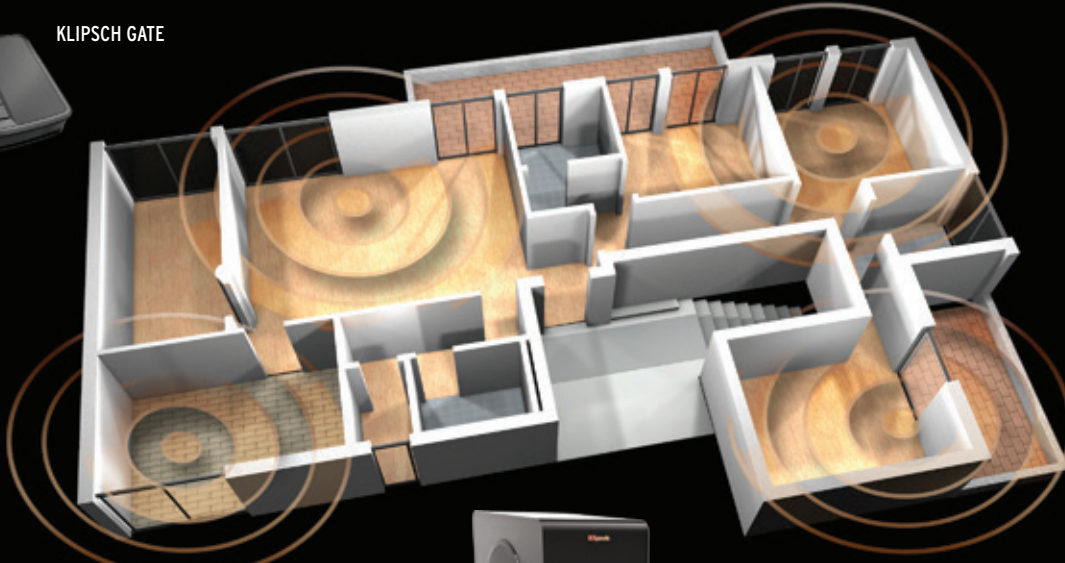

Our goal is to allow you to experience a higher quality product. Period.

ANGLED DASH - MATE
OR FLAT SURFACE BR
WATER PRINT - BLACK WOODGRAIN

DESIGNED WITH PRIDE IN INDIANAPOLIS

Klipsch

Klipsch[®]

STREAM

WIRELESS MULTI-ROOM

RSB-8

KLIPSCH GATE

RW-1
WIRELESS SPEAKER

THE THREE

RSB-14

POWERGATE™

We felt that whole house audio could be so much better. A reflection of an ideal lifestyle with beauty, power and smart design. Music everywhere. We've created an entire ecosystem to act as a great big ON switch for your home and your soul - Klipsch Stream.

The new Klipsch Stream Wireless Multi-Room ecosystem is the result of our decades-long obsession with pushing technology forward and our never ending commitment to the best possible audio reproduction. Now amazing Klipsch sound can be anywhere in your home - driven by your favorite devices and content. You control the entire listening experience throughout your home from your smart device - utilizing our new Play-Fi -equipped sound bars, RW-1 room speaker, Heritage Wireless 'The Three' and with The Klipsch Gate and PowerGate™, your existing speakers and A/V gear.