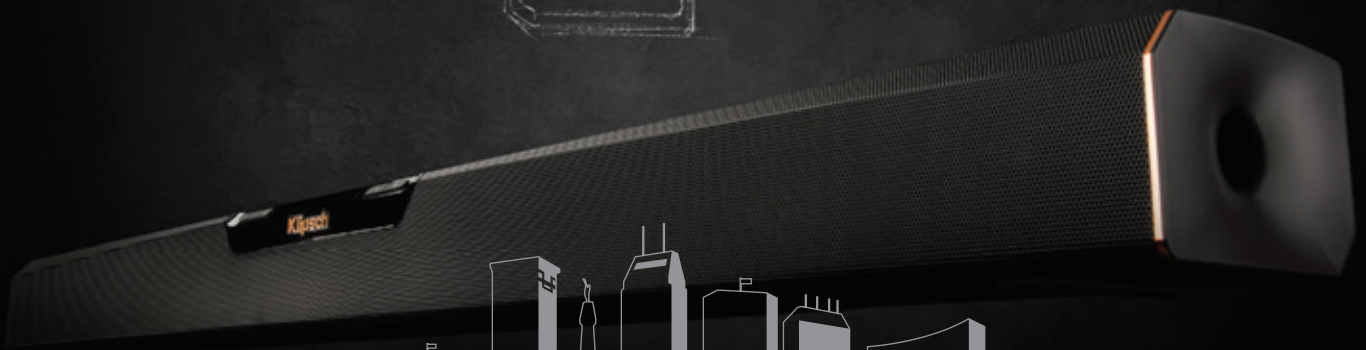

Klipsch®

2018

70 YEARS AGO THE GENESIS OF SOMETHING VERY SPECIAL OCCURRED IN A TINY TIN SHED IN HOPE, ARKANSAS

In 1946 Paul W. Klipsch - genius, madman and maverick - designed and hand-built the legendary Klipschorn® loudspeaker with the goal of bringing live music into his living room. He was an American audio pioneer and a true eccentric. PWK gave rise to speaker research and invention that would forever impact generations of music lovers.

Klipsch materials are meticulously selected - from laser-etched text on metal, which can never be worn away, to a textured control knob with increased grip and ease of rotational force. We carefully choose specific wood and leather types, not only for their physical beauty, but also their durability and grain pattern. Driver colors, speaker feet, spun-copper knobs and lambswool grille cloth - every aspect must be considered.

Our goal is to allow you to experience a higher quality product. Period.

ANGLED DASH - MATE
OR FLAT SURFACE BR
WATER PRINT - BLACK WOODGRAIN

DESIGNED WITH PRIDE IN INDIANAPOLIS

Klipsch

Klipsch[®]

STREAM

WIRELESS MULTI-ROOM