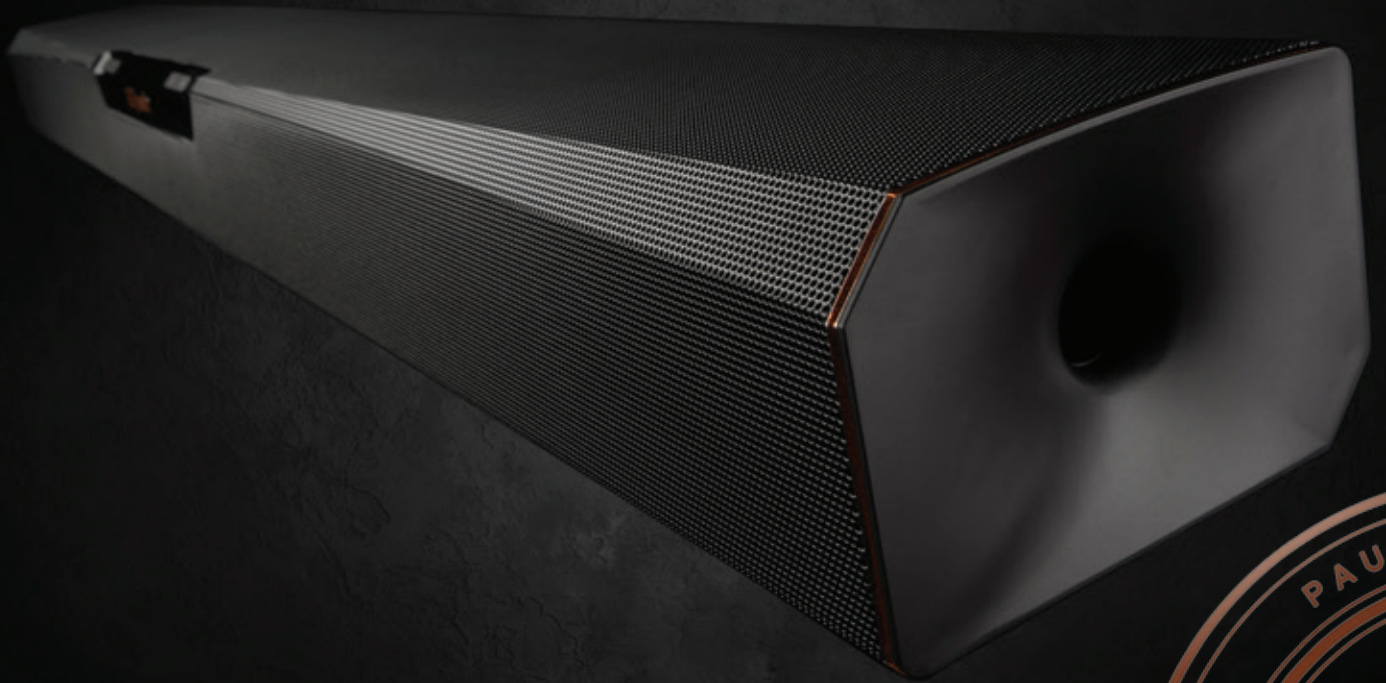

Klipsch materials are meticulously selected - from laser-etched text on metal, which can never be worn away, to a textured control knob with increased grip and ease of rotational force. We carefully choose specific wood and leather types, not only for their physical beauty, but also their durability and grain pattern. Driver colors, speaker feet, spun-copper knobs and lambswool grille cloth - every aspect must be considered.

Our goal is to allow you to experience a higher quality product. Period.

ANGLED DASH - MATE
OR FLAT SURFACE BR
WATER PRINT - BLACK WOODGRAIN

DESIGNED WITH PRIDE IN INDIANAPOLIS

Klipsch

Klipsch[®]

STREAM

WIRELESS MULTI-ROOM

The new Klipsch Stream Wireless Multi-Room ecosystem is the result of our decades-long obsession with pushing technology forward and our never ending commitment to the best possible audio reproduction. Now amazing Klipsch sound can be anywhere in your home - driven by your favorite devices and content. You control the entire listening experience throughout your home from your smart device - utilizing our new Play-Fi -equipped sound bars, RW-1 room speaker, Heritage Wireless 'The Three' and with The Klipsch Gate and PowerGate™, your existing speakers and A/V gear.

Klipsch®

YOUR TV COULD
SOUND MUCH
BETTER

Klipsch[®] | SOUND BAR
REFERENCE

POWERFUL, STYLISH AND 4K ULTRA HD PASS-THROUGH

Featuring HDMI, 4K Ultra HD pass-through and our patented Tractrix® horns, the new line of Klipsch Reference sound bars with wireless subwoofers deliver powerful, room-filling sound for your movies and music. Flexible mounting options deliver an easy solution for upgrading your TV viewing experience. The wireless sub can be placed anywhere in the room for maximum flexibility. Select sound bars have Play-Fi® technology for wireless multi-room capability - add other Klipsch Stream series products to rock your entire house.