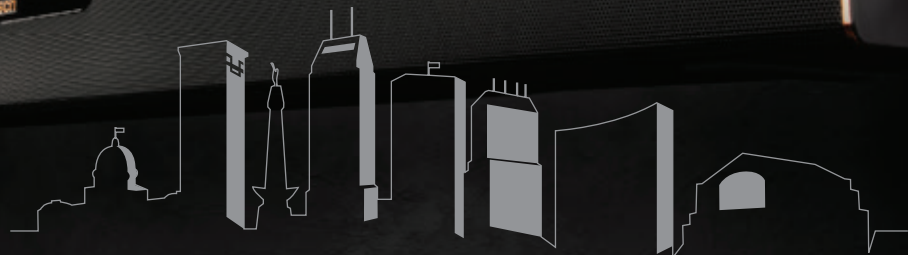

Our goal is to allow you to experience a higher quality product. Period.

ANGLED DASH - MATE
OR FLAT SURFACE BR
WATER PRINT - BLACK WOODGRAIN

DESIGNED WITH PRIDE IN INDIANAPOLIS

Klipsch

Klipsch[®]

STREAM

WIRELESS MULTI-ROOM